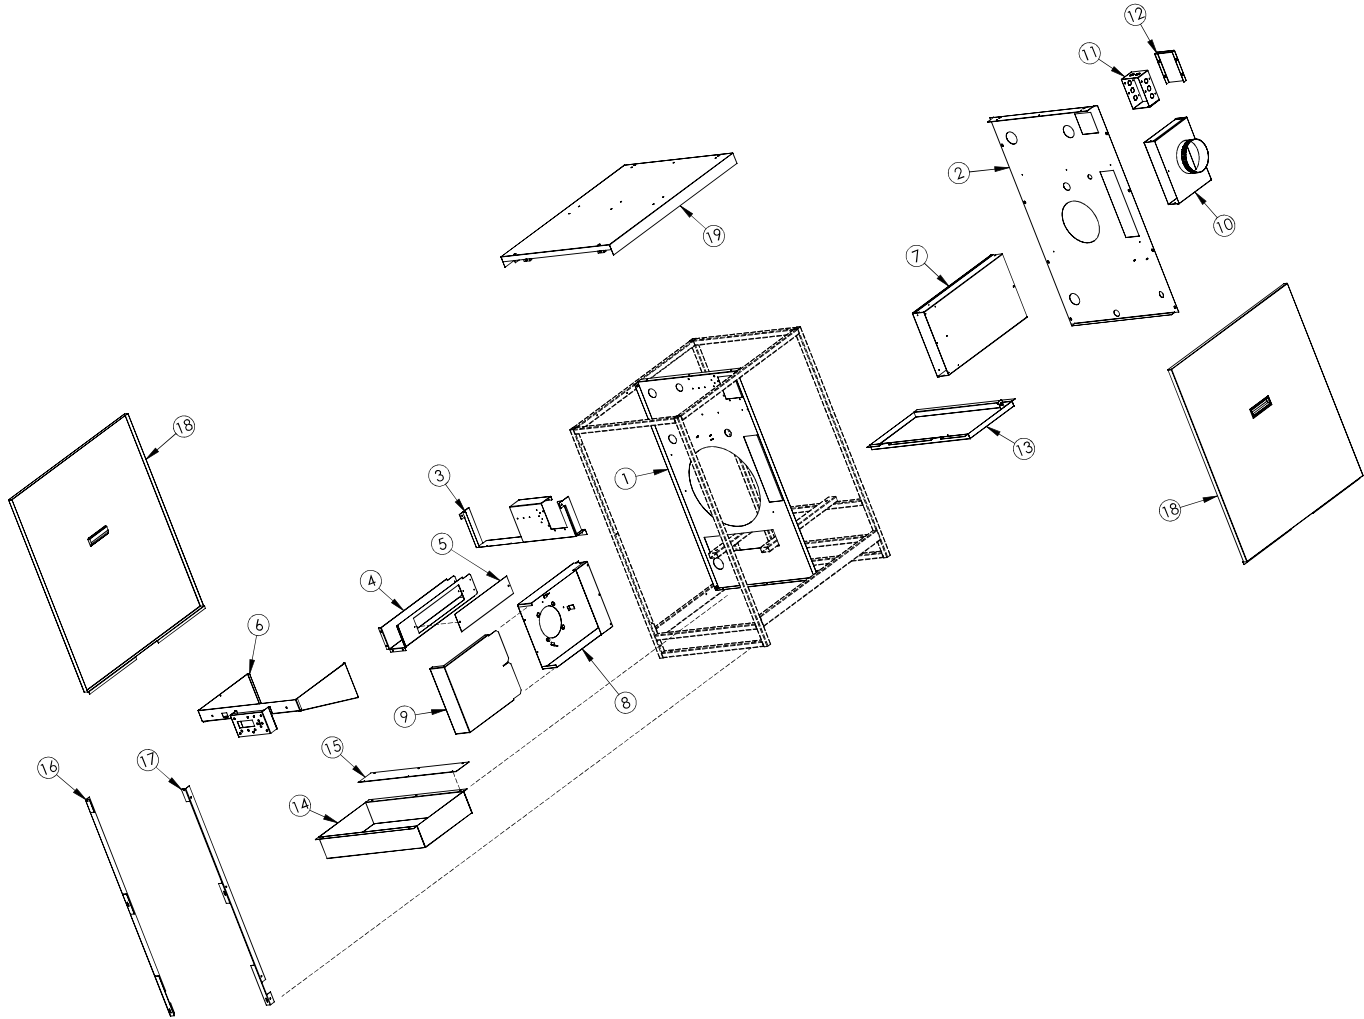

PeerlessBoilers.com

Peerless® PUREFIRE® PFC

PFC-625 & PFC-750

All repair parts orders - no minimum charges.
Please order with code number.
All prices quoted are in U.S. dollars.
All prices subject to change without notice.
All prices F.O.B. Bally, PA

PeerlessBoilers.com

Peerless® PUREFIRE® PFC

PFC-625 & PFC-750

All repair parts orders - no minimum charges.

Please order with code number.

All prices quoted are in U.S. dollars.

All prices subject to change without notice.

All prices F.O.B. Bally, PA

	<i>Description</i>	<i>Quantity Required</i>	<i>Stock Code</i>
1	Inner Panel	1	PFC2001
2	Rear Panel	1	PFC2002
3	Electrical Tray Mounting Bracket - PFC-625	1	PFC2006
	Electrical Tray Mounting Bracket - PFC-750	1	N/A
4	Electrical Chase	1	PFC2010
5	Electrical Chase Cover	1	PFC2011
6	Electrical Tray	1	PFC2005
7	Air Box - Heat Exchanger Cabinet	1	PFC5001
8	Air Box - Venturi Cabinet	1	PFC5000
9	Air Box - Venturi Cabinet Cover	1	PFC5002
10	Air Inlet Box	1	PFC5003
11	Rear Electrical Box	1	PFC2012
12	Rear Electrical Box Cover	1	PFC2013
13	Condensate Pan	1	PFC2009
14	Blower Cabinet Pan	1	PFC2007
15	Blower Cabinet Pan Support - PFC-625	1	PFC2008
	Blower Cabinet Pan Support - PFC-750	1	N/A
16	Front Panel Mounting Bracket - Left Hand	1	PFC2003
17	Front Panel Mounting Bracket - Right Hand	1	PFC2004
18	Side Panel	2	PFC6004
19	Top Panel	1	PFC6005