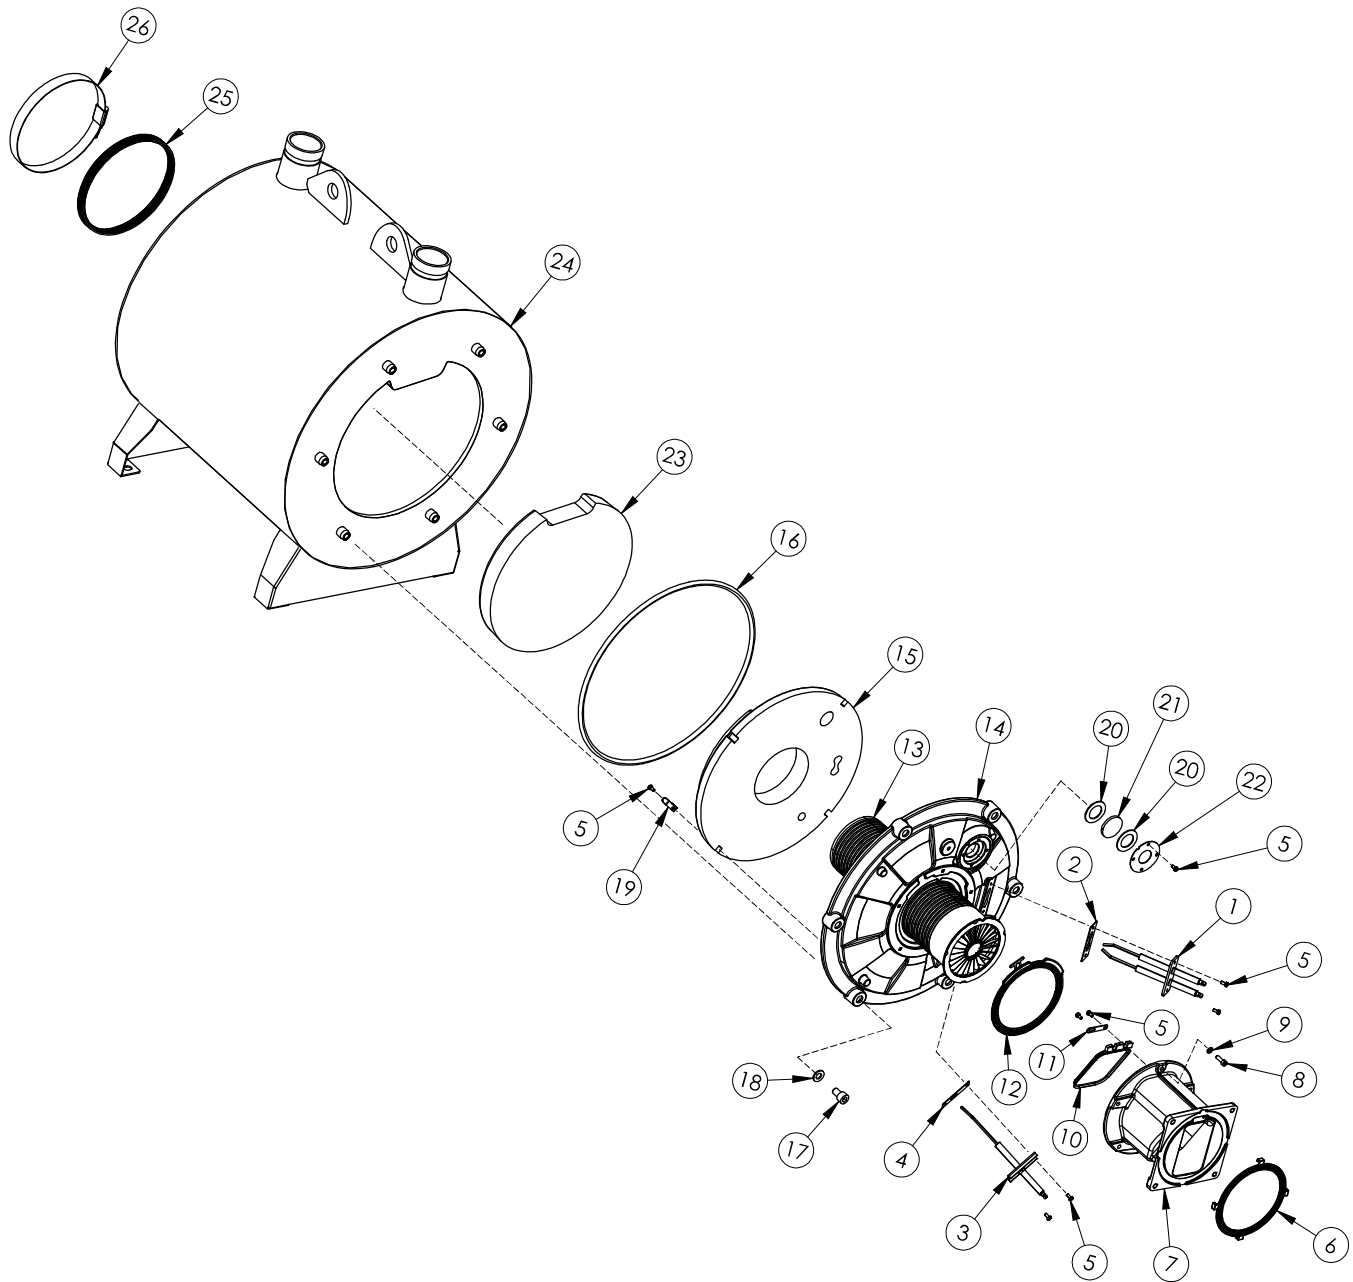

PeerlessBoilers.com

Peerless® PUREFIRE® PFC

PFC-625 & PFC-750

All repair parts orders - no minimum charges.
Please order with code number.
All prices quoted are in U.S. dollars.
All prices subject to change without notice.
All prices F.O.B. Bally, PA

PeerlessBoilers.com

Peerless® PUREFIRE® PFC

PFC-625 & PFC-750

All repair parts orders - no minimum charges.

Please order with code number.

All prices quoted are in U.S. dollars.

All prices subject to change without notice.

All prices F.O.B. Bally, PA

	<i>Description</i>	<i>Quantity Required</i>	<i>Stock Code</i>
1	Igniter Electrode	1	54883
2	Gasket, Igniter Electrode	1	54882
3	Flame Sensor	1	54891
4	Gasket, Flame Sensor	1	54890
5	Screw, M4 x 8 (Local Hdwr Supply)	14	–
6	Gasket, Intake Manifold	1	54889
7	Intake Manifold, GM10-20-141	1	5940
8	Screw, M5 x 16 (Local Hdwr Supply)	5	–
9	Washer, M5 (Local Hdwr Supply)	5	–
10	Flap	1	54886
11	Flap Retaining Bracket	1	54885
12	Gasket, Intake Manifold to Burner	1	54884
13	Burner, Bluejet - PFC-625	1	54870
	Burner, Bluejet - PFC-750	1	54871
14	Combustion Chamber Cover Plate	1	54869
15	Insulation, Combustion Chamber Cover Plate	1	54877
16	Gasket, Siliconized Fiberglass Braid	1	54876
17	Screw, M10 x 20 (Local Hdwr Supply)	6	–
18	Washer, M10 (Local Hdwr Supply)	6	–
19	Burner Door Insulation Clip	4	54879
20	Gasket, Sight Glass	2	54880
21	Sight Glass Lens	1	54881
22	Sight Glass Plate, GM10-15-3169	1	5941
23	Insulation, Target Wall	1	54875
24	Heat Exchanger, PFC-625	1	98109
	Heat Exchanger, PFC-750	1	98110
25	Gasket, Exhaust Outlet	1	54872
26	Exhaust Outlet Band Clamp, GM10-35-572	1	5942