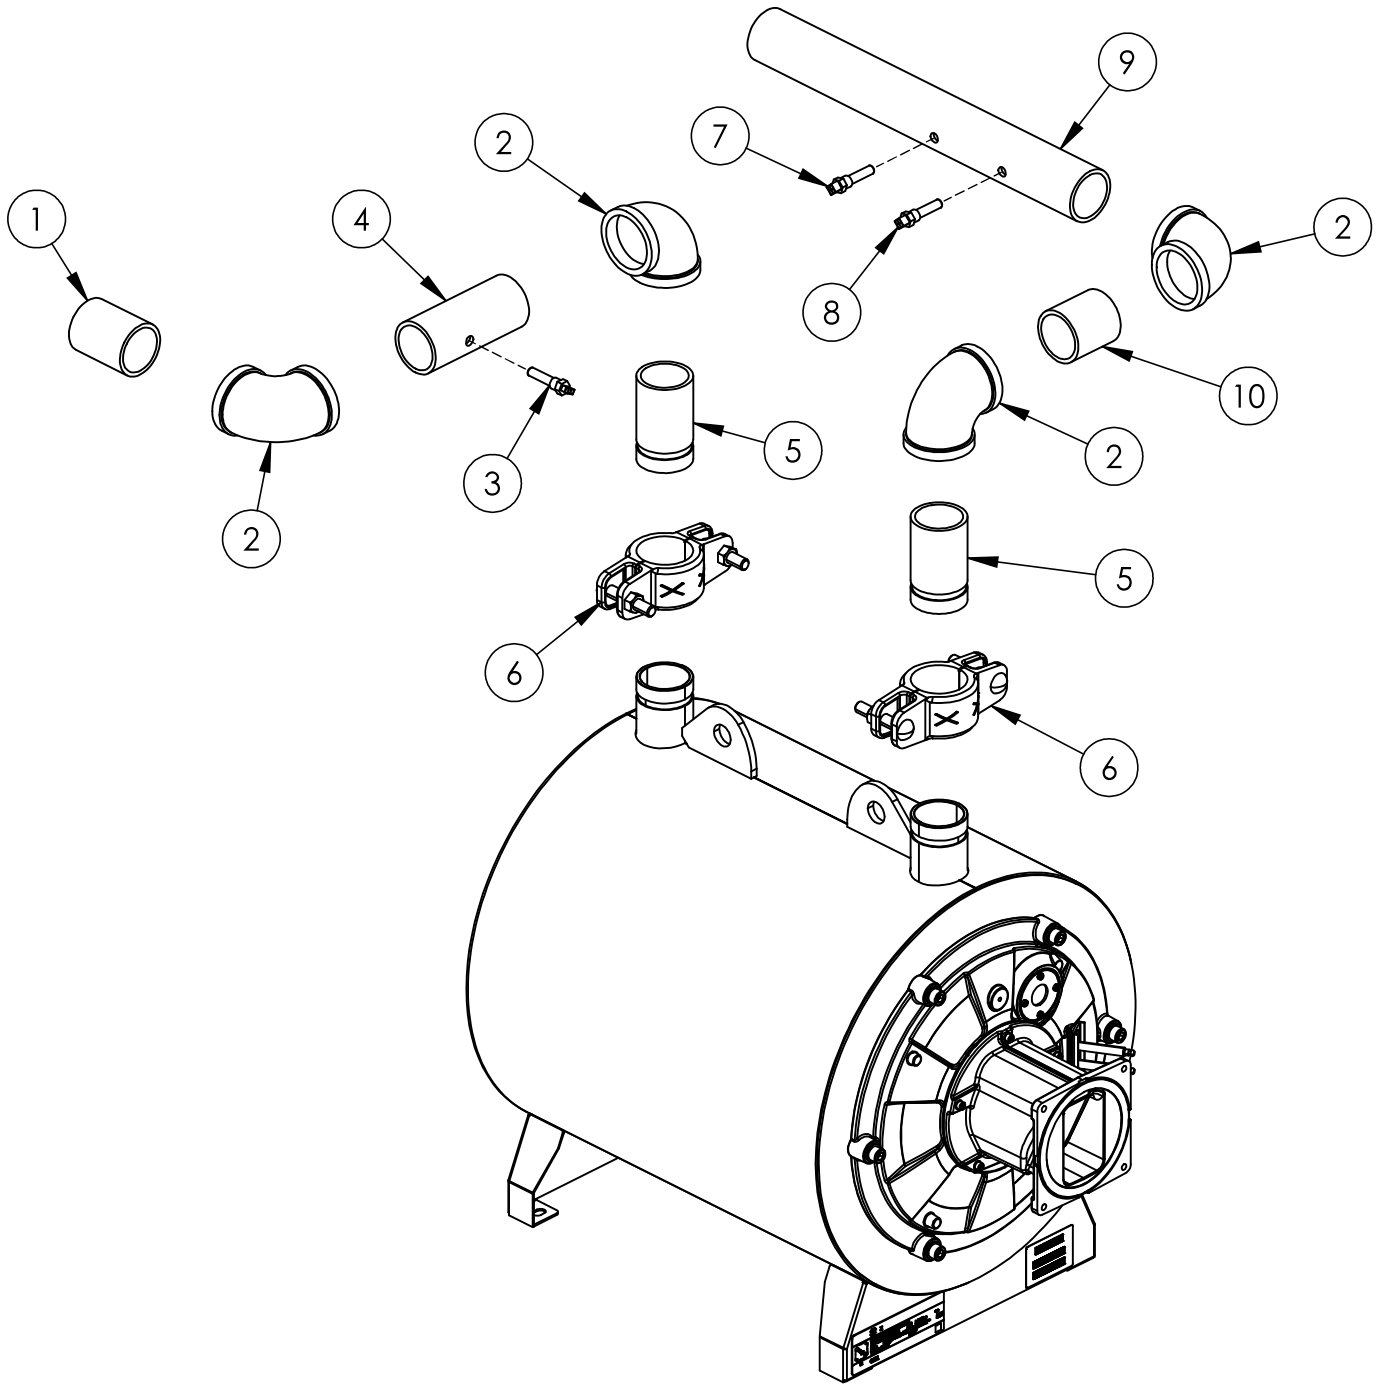

PeerlessBoilers.com

Peerless® PUREFIRE® PFC

PFC-625 & PFC-750

All repair parts orders - no minimum charges.
Please order with code number.
All prices quoted are in U.S. dollars.
All prices subject to change without notice.
All prices F.O.B. Bally, PA

PeerlessBoilers.com

Peerless® PUREFIRE® PFC

PFC-625 & PFC-750

All repair parts orders - no minimum charges.

Please order with code number.

All prices quoted are in U.S. dollars.

All prices subject to change without notice.

All prices F.O.B. Bally, PA

	<i>Description</i>	<i>Quantity Required</i>	<i>Stock Code</i>
1	Nipple, 2 x 3" SCH40 BLK	1	99263
2	Elbow, 2" BLK	4	443
3	Return Sensor, TSD00BS	1	54418
4	Nipple, 2 x 5.5" NPT with 1/4" NPT Hot Tap	1	PFC1001
5	Adapter, NPT x GRV	2	PFC1000
6	Coupling, Slidelok 2" Rigid	2	5921
7	LWCO Probe, 35mm	1	54834
8	Dual Supply Sensor, TSD01AS	1	54634
9	Nipple, 2 x 19" NPT with (2) 1/4" NPT Tap	1	PFC1002
10	Nipple, 2 x 2-1/2"	1	99262