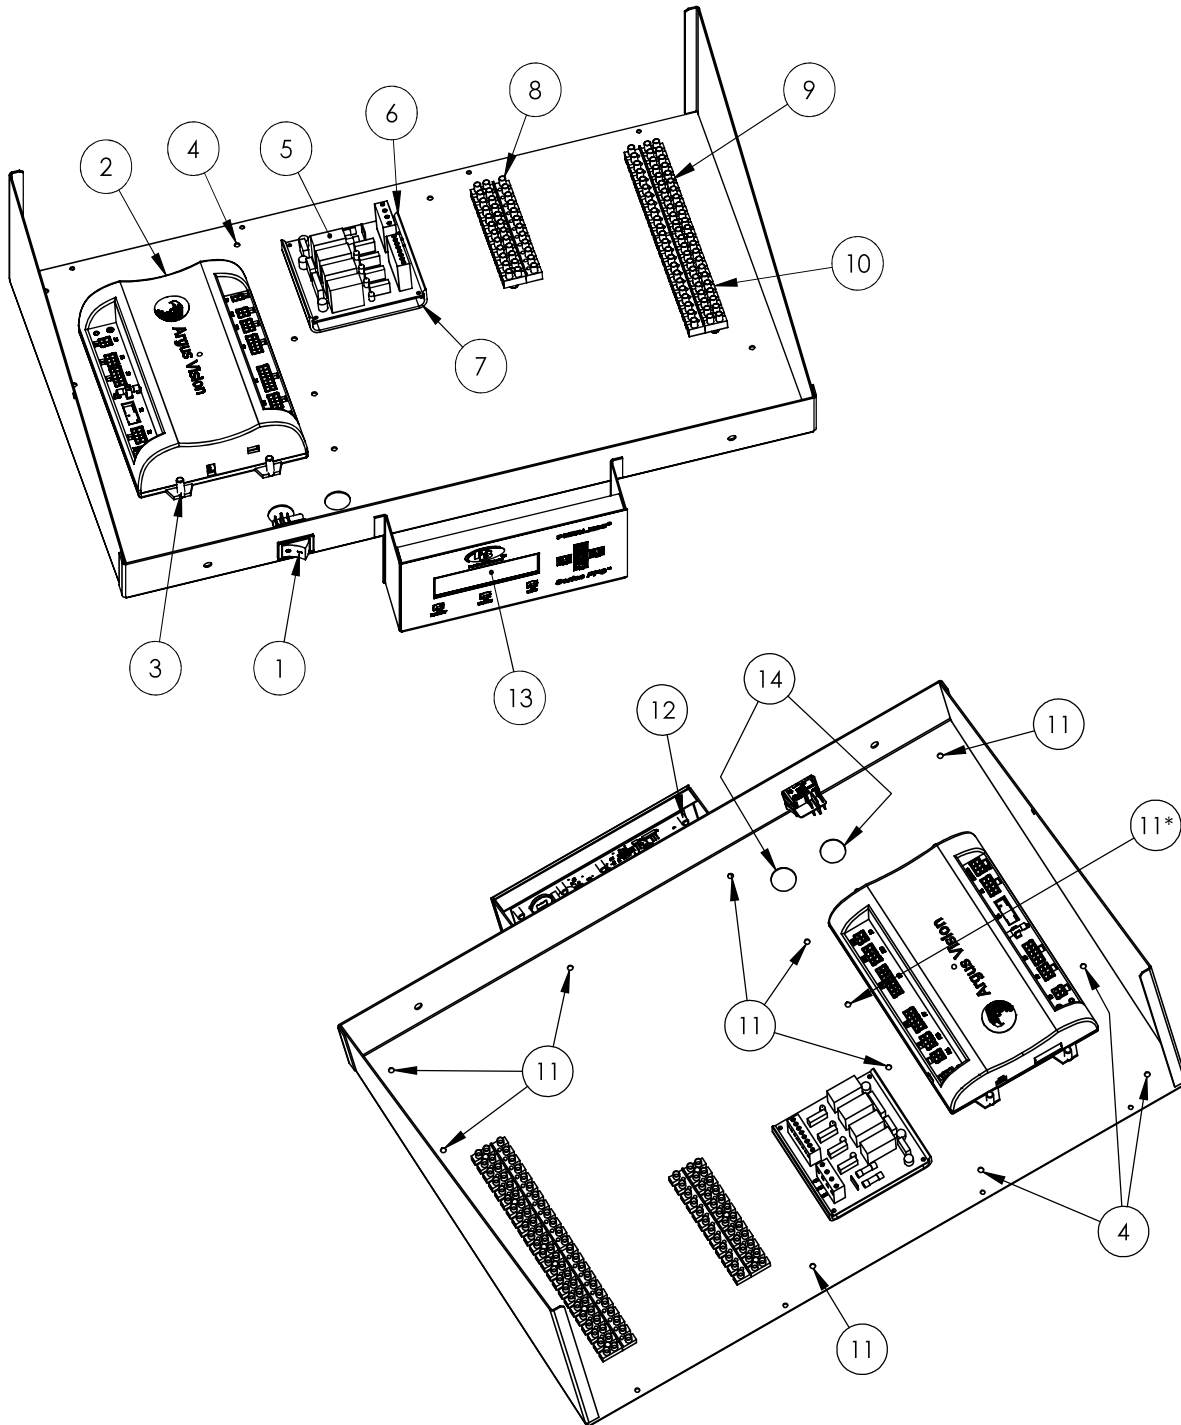

PeerlessBoilers.com

Peerless® PUREFIRE® PFC

PFC-625 & PFC-750

All repair parts orders - no minimum charges.

Please order with code number.

All prices quoted are in U.S. dollars.

All prices subject to change without notice.

All prices F.O.B. Bally, PA

* THIS WIRE LATCH GATE GOES IN FROM THE BOTTOM SIDE;
THE REMAINING LATCHES GO IN FROM THE TOPSIDE.