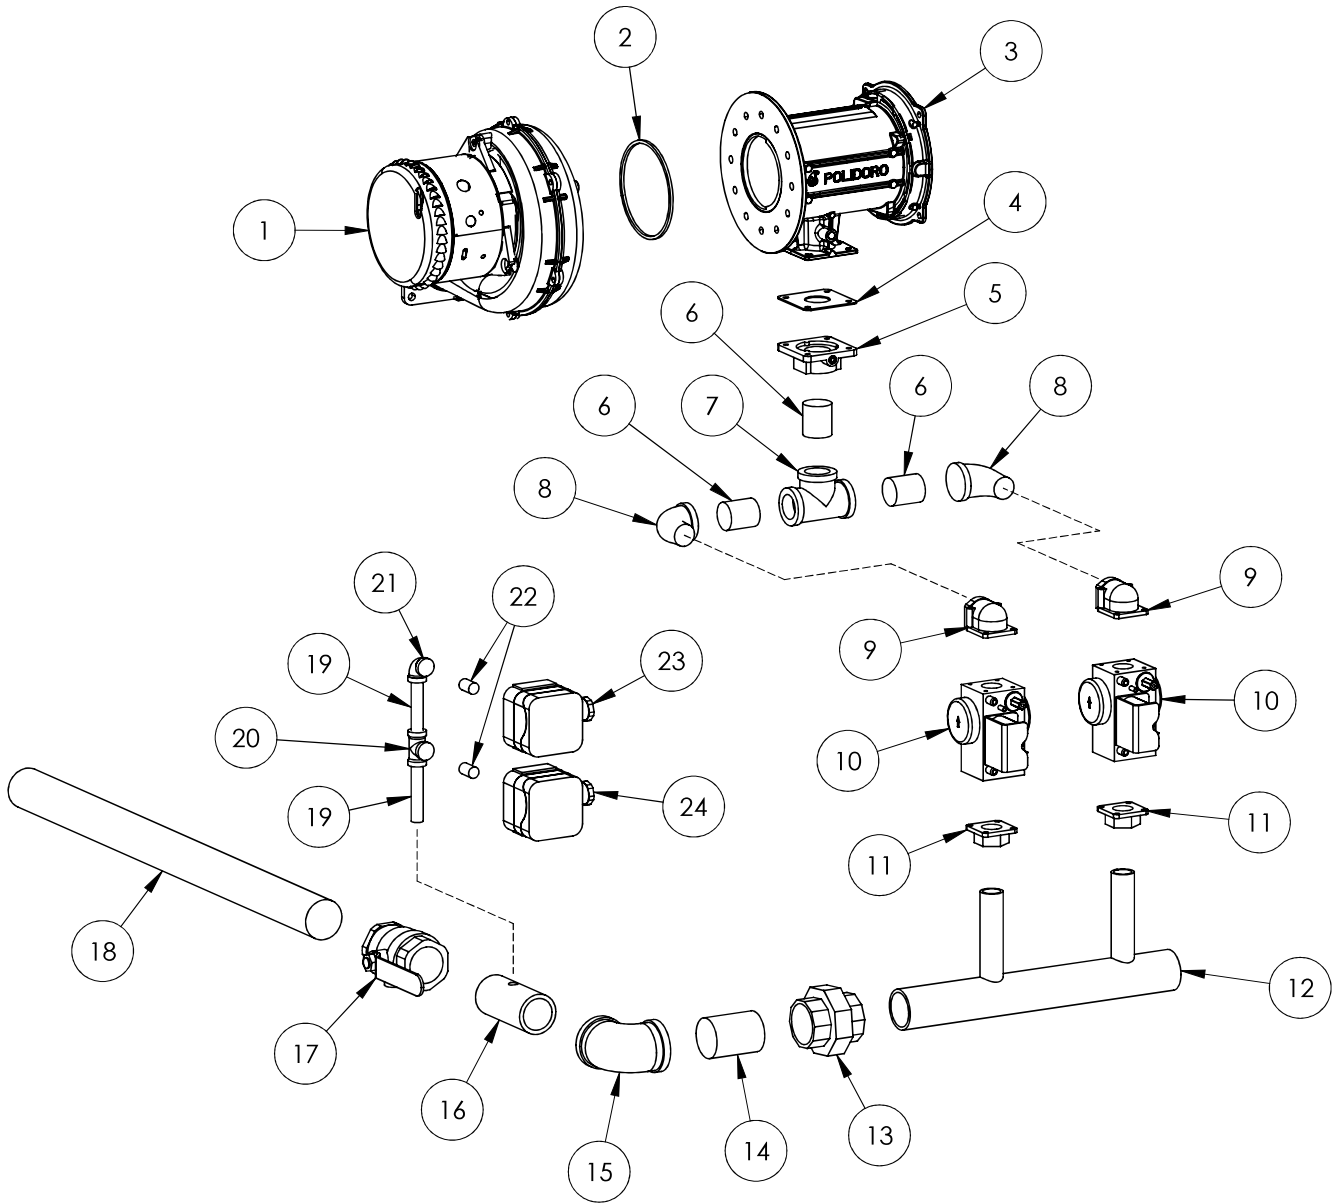

PeerlessBoilers.com

Peerless® PUREFIRE® PFC

PFC-625 & PFC-750

All repair parts orders - no minimum charges.
Please order with code number.
All prices quoted are in U.S. dollars.
All prices subject to change without notice.
All prices F.O.B. Bally, PA

PeerlessBoilers.com

Peerless® PUREFIRE® PFC

PFC-625 & PFC-750

All repair parts orders - no minimum charges.

Please order with code number.

All prices quoted are in U.S. dollars.

All prices subject to change without notice.

All prices F.O.B. Bally, PA

	Description	Quantity Required	Stock Code
N/S	Screw (Blower to Heat Exchanger), M8 x 55mm Hex Zinc (Local Hdwr Supply)	4	-
N/S	Nut Flange (Blower to Heat Exchanger), M8-1.25 Zinc (Local Hdwr Supply)	4	-
1	Blower, Ametek Naut 8.9	1	54635
N/S	Screw (Blower to Venturi), M8-1.25 x 20mm Hex (Local Hdwr Supply)	6	-
2	Gasket (Blower to Venturi)	14"	5939
3	Venturi, HM500, Injectors 9.0/10.0	1	5966
	Venturi, HM500, Injectors 8.0/8.6	1	5967
	Venturi, HM500, Injectors 10.0/11.0	1	5968
	Venturi, HM500, Injectors 9.0/9.2	1	5969
N/S	Screw (Venturi to Airbox), 1/4"-20 x 3/4" Hex Washer HD (Local Hdwr Supply)	4	-
4	Gasket (Venturi to Gas Manifold)	1	PFC4003
N/S	Set Screw (Venturi to Upper Manifold), M5 x 20mm (Local Hdwr Supply)	4	-
N/S	Nut Flange (Venturi to Upper Manifold), M5 (Local Hdwr Supply)	8	-
	Straight Flange, 1"	1	5926
6	Nipple, 1 x 1-1/2" (Close) SCH40 Black (Local Hdwr Supply)	3	-
7	Tee, 1" (Local Hdwr Supply)	1	-
8	Street Elbow, 1 x 3/4" Black (Local Hdwr Supply)	2	7064
9	90° Flange Kit, 3/4" NPT	2	5543
N/S	Screw (Gas Valve to Flange), M5 x 30 Hex Skt HD (Local Hdwr Supply)	4	-
N/S	Screw (Gas Valve to Flange), M5 x 12 Hex Skt HD (Local Hdwr Supply)	4	-
N/S	O-Ring (90° Flange)	2	-
10	Gas Valve, GB-WND-057	2	54429
11	Straight Flange Kit, 3/4" NPT	2	5855
N/S	Screw (Gas Valve to Flange), M5 x 12 Hex Skt HD (Local Hdwr Supply)	8	-
N/S	O-Ring (Straight Flange)	2	-
	Gas Manifold Header (or Iron Fitting Assembly)	1	PFC4001
13	Union Ground Joint, 1-1/2" (Local Hdwr Supply)	1	-
14	Nipple, 1-1/2 x 2-1/2 (Short) SCH40 (Local Hdwr Supply)	1	-
15	Elbow, 1-1/2" (Local Hdwr Supply)	1	-
16	Nipple, Pressure Switch, 1/4" tap	1	PFC4000
17	Manual Gas Valve, 50-GB7-A1	1	51705
18	Nipple, 1-1/2 x 30 STD Black (PFC-625) (Local Hdwr Supply)	1	-
	Nipple, 1-1/2 x 27 STD Black (PFC-750) (Local Hdwr Supply)	1	-
19	Nipple, 1/4 x 3 SCH40 Black (Local Hdwr Supply)	2	-
20	Tee, 1/4" (Local Hdwr Supply)	1	-
21	Elbow, 1/4" (Local Hdwr Supply)	1	-
22	Nipple, 1/4 x Close SCH40 Black (Local Hdwr Supply)	2	-
23	High Gas Pressure Switch, GMH-A4-4-4	1	50844
24	Low Gas Pressure Switch, GML-A4-4-4	1	50845