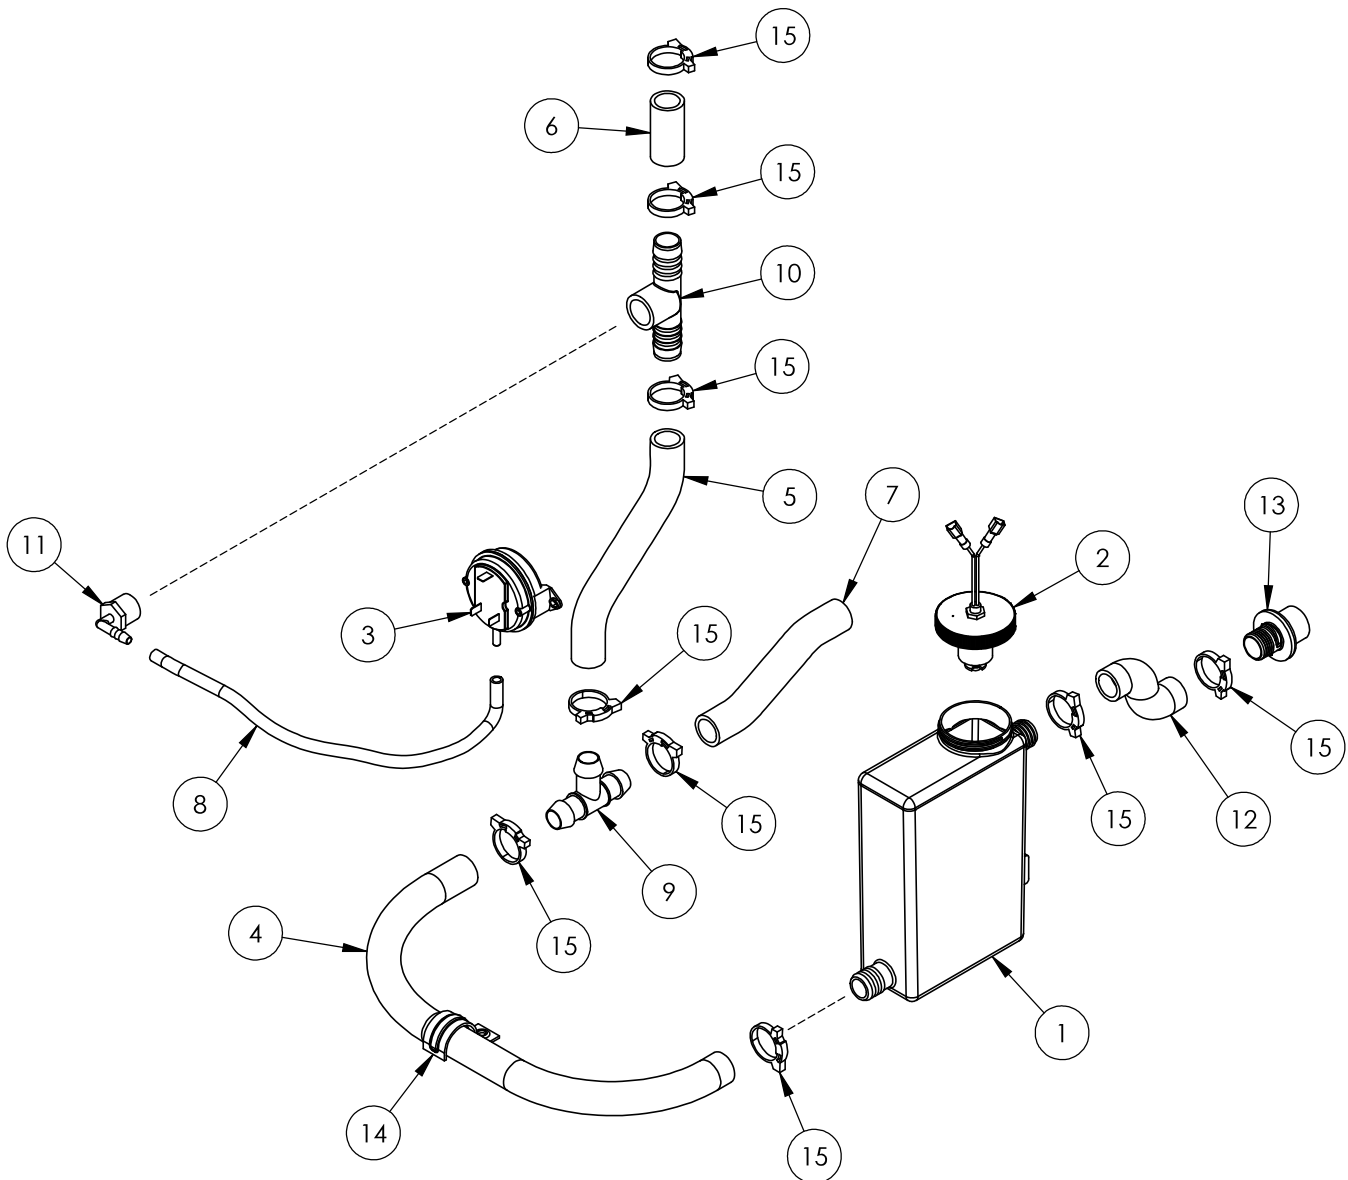

PeerlessBoilers.com

Peerless® PUREFIRE® PFC

PFC-625 & PFC-750

All repair parts orders - no minimum charges.
Please order with code number.
All prices quoted are in U.S. dollars.
All prices subject to change without notice.
All prices F.O.B. Bally, PA

PeerlessBoilers.com

Peerless® PUREFIRE® PFC

PFC-625 & PFC-750

All repair parts orders - no minimum charges.

Please order with code number.

All prices quoted are in U.S. dollars.

All prices subject to change without notice.

All prices F.O.B. Bally, PA

	<i>Description</i>	<i>Quantity Required</i>	<i>Stock Code</i>
1	Condensate Collector Container	1	54120
2	Condensate Blocked Drain Switch w/ Cap	1	54137
3	Blocked Vent Pressure Switch, 3.5" W.C.	1	54208
4	Tubing, 1" OD x 3/4" ID (Local Hdwr Supply)	22"	-
5	Tubing, 1" OD x 3/4" ID (Local Hdwr Supply)	3"	-
6	Tubing, 1" OD x 3/4" ID (Local Hdwr Supply)	3"	-
7	Tubing, 7/8" OD x 5/8" ID (Local Hdwr Supply)	26"	-
8	Tubing, 5/16" OD x 3/16" ID (Local Hdwr Supply)	18"	-
9	Hose Barb Tee, 3/4" x 3/4" x 3/4" (Local Hdwr Supply)	1	-
10	Hose Barb Tee, 3/4" x 3/4" x 1/2" NPT (Local Hdwr Supply)	1	-
11	90 degree Hose Barb, 1/4" x 1/2" NPT (Local Hdwr Supply)	1	-
12	Condensate Drain Tube	1	5420
13	Bulk Head Fitting	1	54140
14	Clamp, Stainless Steel, 8897T23	1	5938
15	Hose Clamp	9	54276